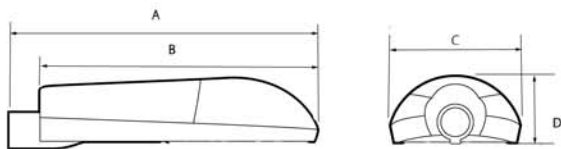

Main applications

- Motorways
- Major roads
- Parking lots
- Flood light applications

Specifications

- Weight: 11 kg/24.2 lbs.
- Adjustable: horizontal(level) to 45 degree angle in 5 degree steps
- Finish: available in multiple powder coat colors by order, such as: silver, bronze, white, black & platinum bronze
- Operating voltage: 85 VAC to 265 VAC 50-60 Hz
- Operating temperature: -30 degrees C to 50 degrees C
- IESNA type numbers available: 1,2,3
- Antiwind: 36 m/s
- Color temperature: 4500K-5500K
- LED: Nichia Super High power white LED's
- Luminous Flux: 100 LM/W
- Power Factor: >0.9
- Start time: <0.01S
- Lumen Maintenance: 70% after 50,000 Hours
- Dimmer Control: 0-100%, 256 level(Optional)
- Temperature Range: -30 degrees C to 55 degrees C
- Humidity Range: 10-98%
- Integral down-looking solid state photocell rated for millions of operations, outlasts LED's

Suitable for post top or lateral mounting on mast arms of 42 mm to 60 mm.

Options

Luminaire housing in different colors available upon request. 202-60160WL can be offered with 60 watts LED up to 160 watts LED.

Classifications

IP 66
Class II

202-120WL

Dimensions in mm

Dimensions in mm

	A	B	C	D	E
202-60160WL	1024	804	425	220	456

Item Number	Description	Lumens	Outer Box (Gross Wt) Lbs.	Outer Box (Size) mm
202-60WL	Ladyslipper - 60 LED	5304	12	1100 X 385 X 306
202-80WL	Ladyslipper - 80 LED	7072	12	1100 X 385 X 306
202-100WL	Ladyslipper - 100 LED	8840	13	1100 X 385 X 306
202-120WL	Ladyslipper - 120 LED	10608	13	1100 X 385 X 306
202-160WL	Ladyslipper - 160 LED	14144	14	1100 X 385 X 306