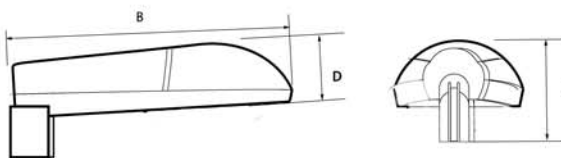

Suitable for post top or lateral mounting on mast arms of 42 mm to 60 mm.

Options

Luminaire housing in different colors available upon request. 202-60160WL can be offered with 60 watts LED up to 160 watts LED.

Classifications

IP 66
Class II

202-120WL

Dimensions in mm

Dimensions in mm

	A	B	C	D	E
202-60160WL	1024	804	425	220	456

Item Number	Description	Lumens	Outer Box (Gross Wt) Lbs.	Outer Box (Size) mm
202-60WL	Ladyslipper - 60 LED	5304	12	1100 X 385 X 306
202-80WL	Ladyslipper - 80 LED	7072	12	1100 X 385 X 306
202-100WL	Ladyslipper - 100 LED	8840	13	1100 X 385 X 306
202-120WL	Ladyslipper - 120 LED	10608	13	1100 X 385 X 306
202-160WL	Ladyslipper - 160 LED	14144	14	1100 X 385 X 306