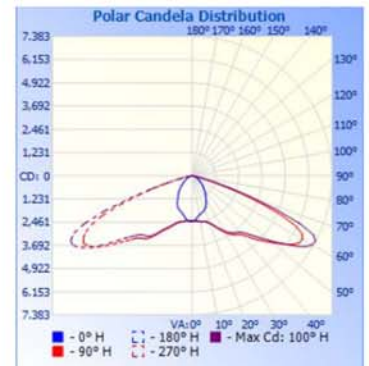

Main applications

- Motorways
- Major roads
- Parking lots
- Flood light applications

Specifications

- Weight: 11 kg/24.2 lbs.
- Adjustable: horizontal(level) to 45 degree angle in 5 degree steps
- Finish: available in multiple powder coat colors by order, such as: silver, bronze, white, black & platinum bronze
- Operating voltage: 85 VAC to 265 VAC 50-60 Hz
- Operating temperature: -30 degrees C to 50 degrees C
- IESNA type numbers available: 1,2,3
- Antiwind: 36 m/s
- Color temperature: 4500K-5500K
- LED: Nichia Super High power white LED's
- Luminous Flux: 100 LM/W
- Power Factor: >0.9
- Start time: <0.01S
- Lumen Maintenance: 70% after 50,000 Hours
- Dimmer Control: 0-100%, 256 level(Optional)
- Temperature Range: -30 degrees C to 55 degrees C
- Humidity Range: 10-98%
- Integral down-looking solid state photocell rated for millions of operations, outlasts LED's

Suitable for post top or lateral mounting on mast arms of 42 mm to 60 mm.

Options

Luminaire housing in different colors available upon request. 202-60160WL can be offered with 60 watts LED up to 160 watts LED.

Classifications

IP 66
Class II

202-120WL

Dimensions in mm

Dimensions in mm

	A	B	C	D	E
202-60160WL	1024	804	425	220	456

Item Number	Description	Lumens	Outer Box (Gross Wt) Lbs.	Outer Box (Size) mm
202-60WL	Ladyslipper - 60 LED	5304	12	1100 X 385 X 306
202-80WL	Ladyslipper - 80 LED	7072	12	1100 X 385 X 306
202-100WL	Ladyslipper - 100 LED	8840	13	1100 X 385 X 306
202-120WL	Ladyslipper - 120 LED	10608	13	1100 X 385 X 306
202-160WL	Ladyslipper - 160 LED	14144	14	1100 X 385 X 306